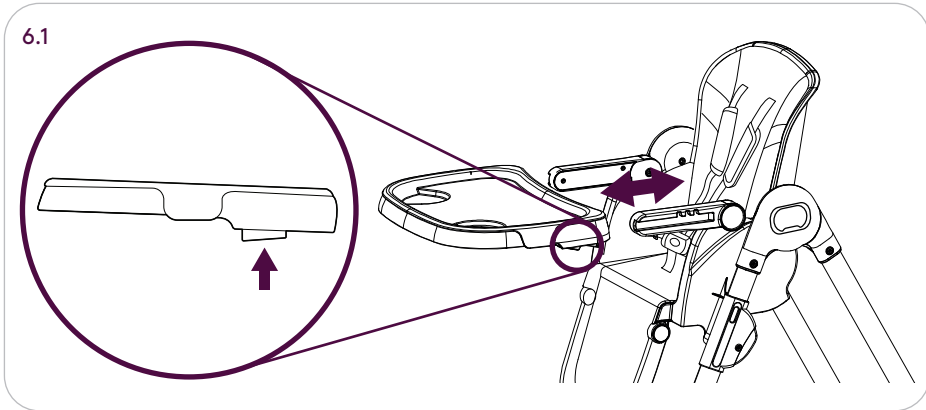

2.1

3.1

4.1

x2

11.1

12.1

### RECLINED CRADLE MODE - BACKREST RECLINED IN LOWEST HEIGHT POSITION ONLY

This mode is suitable from birth up to 9kg or 6 months old, whichever comes first. It complies with EN12790-1:2023.